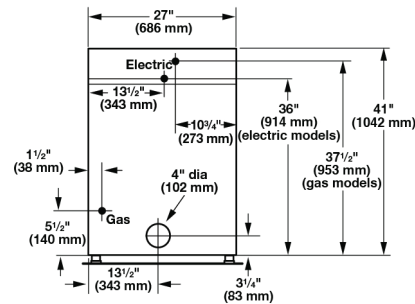

Maytag warranty 2 years parts and 1 year labour.

Maytag Front Load Dryer MDEG20MN

Cylinder

Drum Volume	210 l
Capacity	9 kg

Dimensions

Height	1042 mm
Width	686 mm
Depth	743 mm
Door Opening	514
Weight (net / gross) MDE MDG kg	52.2/56.7 57.6/62.1

Energy

Electric Power Consumption HP (W)	0.33 (250)
Heater Element Rating	4600

Noise & Cycle Time

Noise Level	58
Default Programme Duration	

Eternal Finish

Drum	
Top Plate	Porcelain-enamel

Speed & Airflow

	Gas Electric
Tumble Speed	50 RPM
Airflow	6.5 6.1 CMM

Circuit Protection

Main Control Board Fuse (Gas) amps	10 (220-240V / 50Hz)
Main Control Board Fuse (Electric) amps	25 (220-240V / 50Hz)

Gas & Exhaust

Inlet	3/8 NPT inches
Rating BTU (kcal)/hr	20000 (5040)
Exhaust Duct Diameter	101.6 mm

Back View

MAXIMUM EXHAUST DUCT LENGTH PER NUMBER OF TURNS

Number Of 90° Turns	Rigid Metal Vent	
	Box Hood and Louvered Style	Angled Hood Style
0	135 ft. (41.2 m)	129 ft. (39.3 m)
1	125 ft. (38.1 m)	119 ft. (36.3 m)
2	115 ft. (35.1 m)	109 ft. (33.2 m)
3	106 ft. (32.3 m)	100 ft. (30.5 m)
4	98 ft. (29.9 m)	92 ft. (28.0 m)