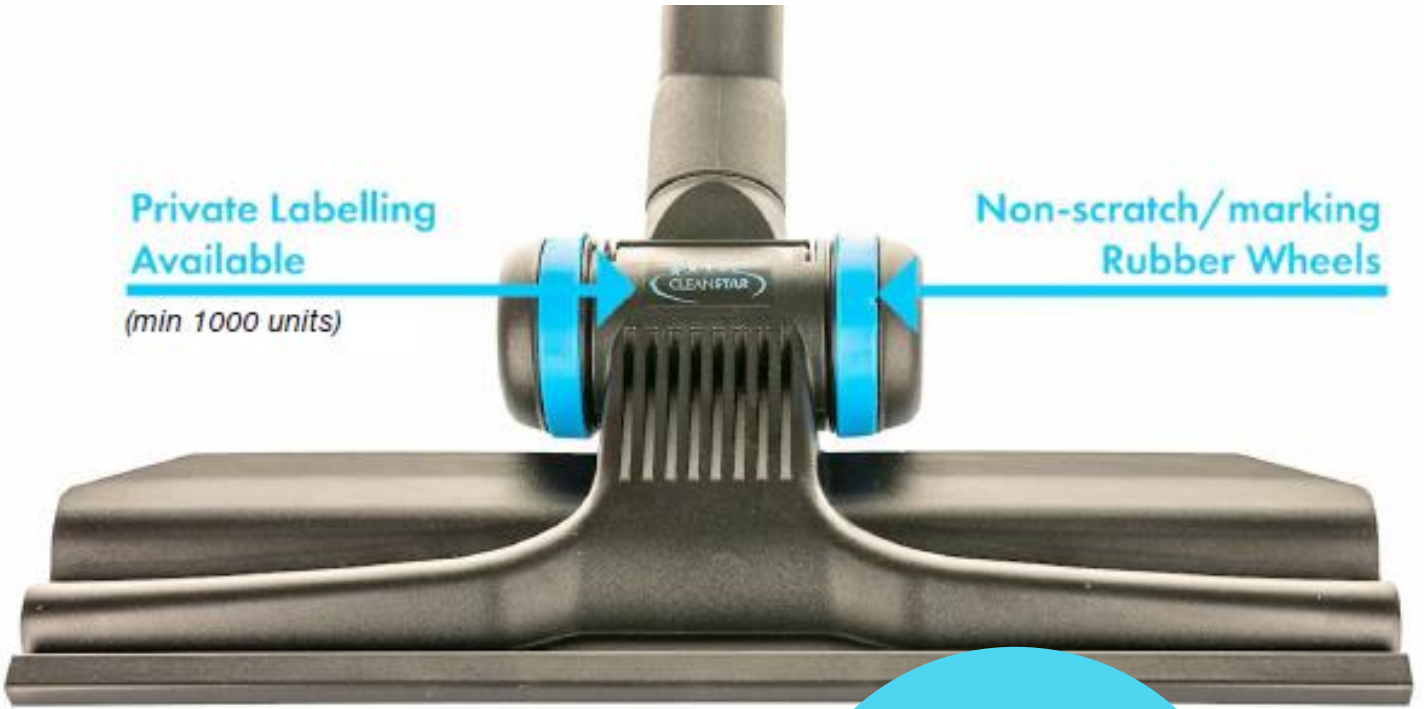

X-LARGE LOW PROFILE FLOOR TOOL

Private Labelling
Available

(min 1000 units)

Non-scratch/marking
Rubber Wheels

CLEAN areas quicker
compared to your
conventional floor tool.

ENHANCE your
productivity by **30%**
with a wider area of
cleaning.

WHITEHOUSE
CLEANING EQUIPMENT
AND SUPPLIES PTY. LTD.

- 360mm Wide.
- 32mm diameter.
- Rubberised non scratch wheels.
- Dual lint pickers.
- Swivel neck.
- Comes with protective storage cover.

Great edge cleaning functionality

Very low profile design to help get under low furnishings

Use with ease on carpets and hard floors

COMES with protective storage cover

WHITEHOUSE
 CLEANING EQUIPMENT
 AND SUPPLIES PTY. LTD.