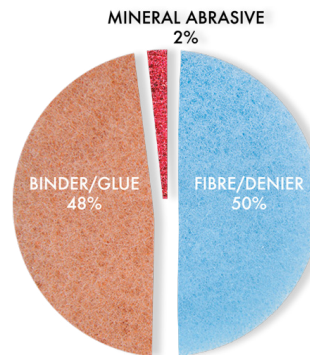

1. Fibre Denier

This refers to the thickness of the fibre and is **most important**.

Pad fibres are often stretched during use, putting thinner strands of fibre at a disadvantage. Thinner fibres tend to snap as they are not strong enough. Since thicker fibres are able to resist this process longer, this results in more durable pads.

Microscope Comparison

2. Construction

Superior binder (glue) material is needed to prolong performance and to enhance durability.

Conventional pads often experience high degree of fall out because of weak binder (glue), sacrificing the pad's performance and life.

Cost of Materials

A combination of cost

- Fibre (50%)
- Binder (Glue) (48%)
- Mineral Abrasive (2%)

3. Open Web Design

Unlike other leading brands, our latest floor pads have a unique Open Web Design that offers multiple benefits.