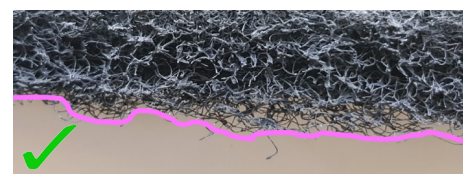

Leading US Brand

Glomesh

4. Floor Contact

The Glomesh Pads possess a flexibility to reach depressions in the floor surface, i.e. "peaks and valleys".

This is determined by the crimps/folds which adds flexibility, a binder (glue) system which must be elastic in nature with slow methodical breakdown rate.

Leading US Brand Pad

Glomesh Pad

GLOMESH SCRUBBING PADS

Regular Speed Glomesh Pads

Aggressiveness

White
- Polish

16" : 6101 - Z - 0010816
20" : 6101 - Z - 0010820

Red
- Spray buff

15" : 6101 - Z - 0010515
16" : 6101 - Z - 0010516
20" : 6101 - Z - 0010520

Blue
- Scuff Marks

16" : 6101 - Z - 0010416

Black
- Stripping

15" : 6101 - Z - 0010115
16" : 6101 - Z - 0010116
20" : 6101 - Z - 0010120