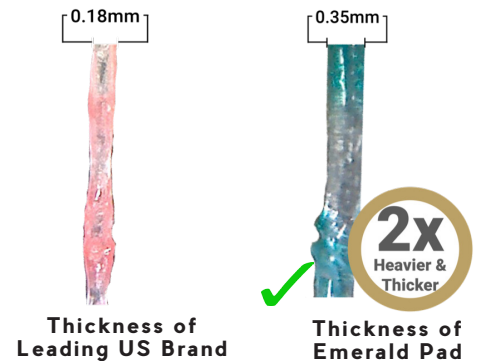

WHAT MAKES A GOOD PAD

There are **4 major factors** to determine the quality of a scrubbing pad.

1. Fibre Denier

This refers to the thickness of the fibre and is **most important**.

Pad fibres are often stretched during use, putting thinner strands of fibre at a disadvantage. Thinner fibres tend to snap as they are not strong enough. Since thicker fibres are able to resist this process longer, this results in more durable pads.

Microscope Comparison