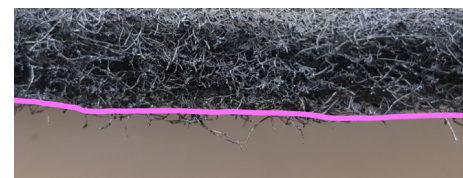

Microscope Comparison

2. Construction

Superior binder (glue) material is needed to prolong performance and to enhance durability.

Conventional pads often experience high degree of fall out because of weak binder (glue), sacrificing the pad's performance and life.

Cost of Materials

A combination of cost

- Fibre (50%)
- Binder (Glue) (48%)
- Mineral Abrasive (2%)

3. Open Web Design

Unlike other leading brands, our latest floor pads have a unique Open Web Design that offers multiple benefits.

Having a breathable pad, heat and dirt are allowed to escape, reducing the breakdown of fibres and maintaining cleaning performance over time.

The Open Web Design also allows for easy washing and increases durability.

Leading US Brand

Glomesh

4. Floor Contact

The Glomesh Pads possess a flexibility to reach depressions in the floor surface, i.e. "peaks and valleys".

This is determined by the crimps/folds which adds flexibility, a binder (glue) system which must be elastic in nature with slow methodical breakdown rate.